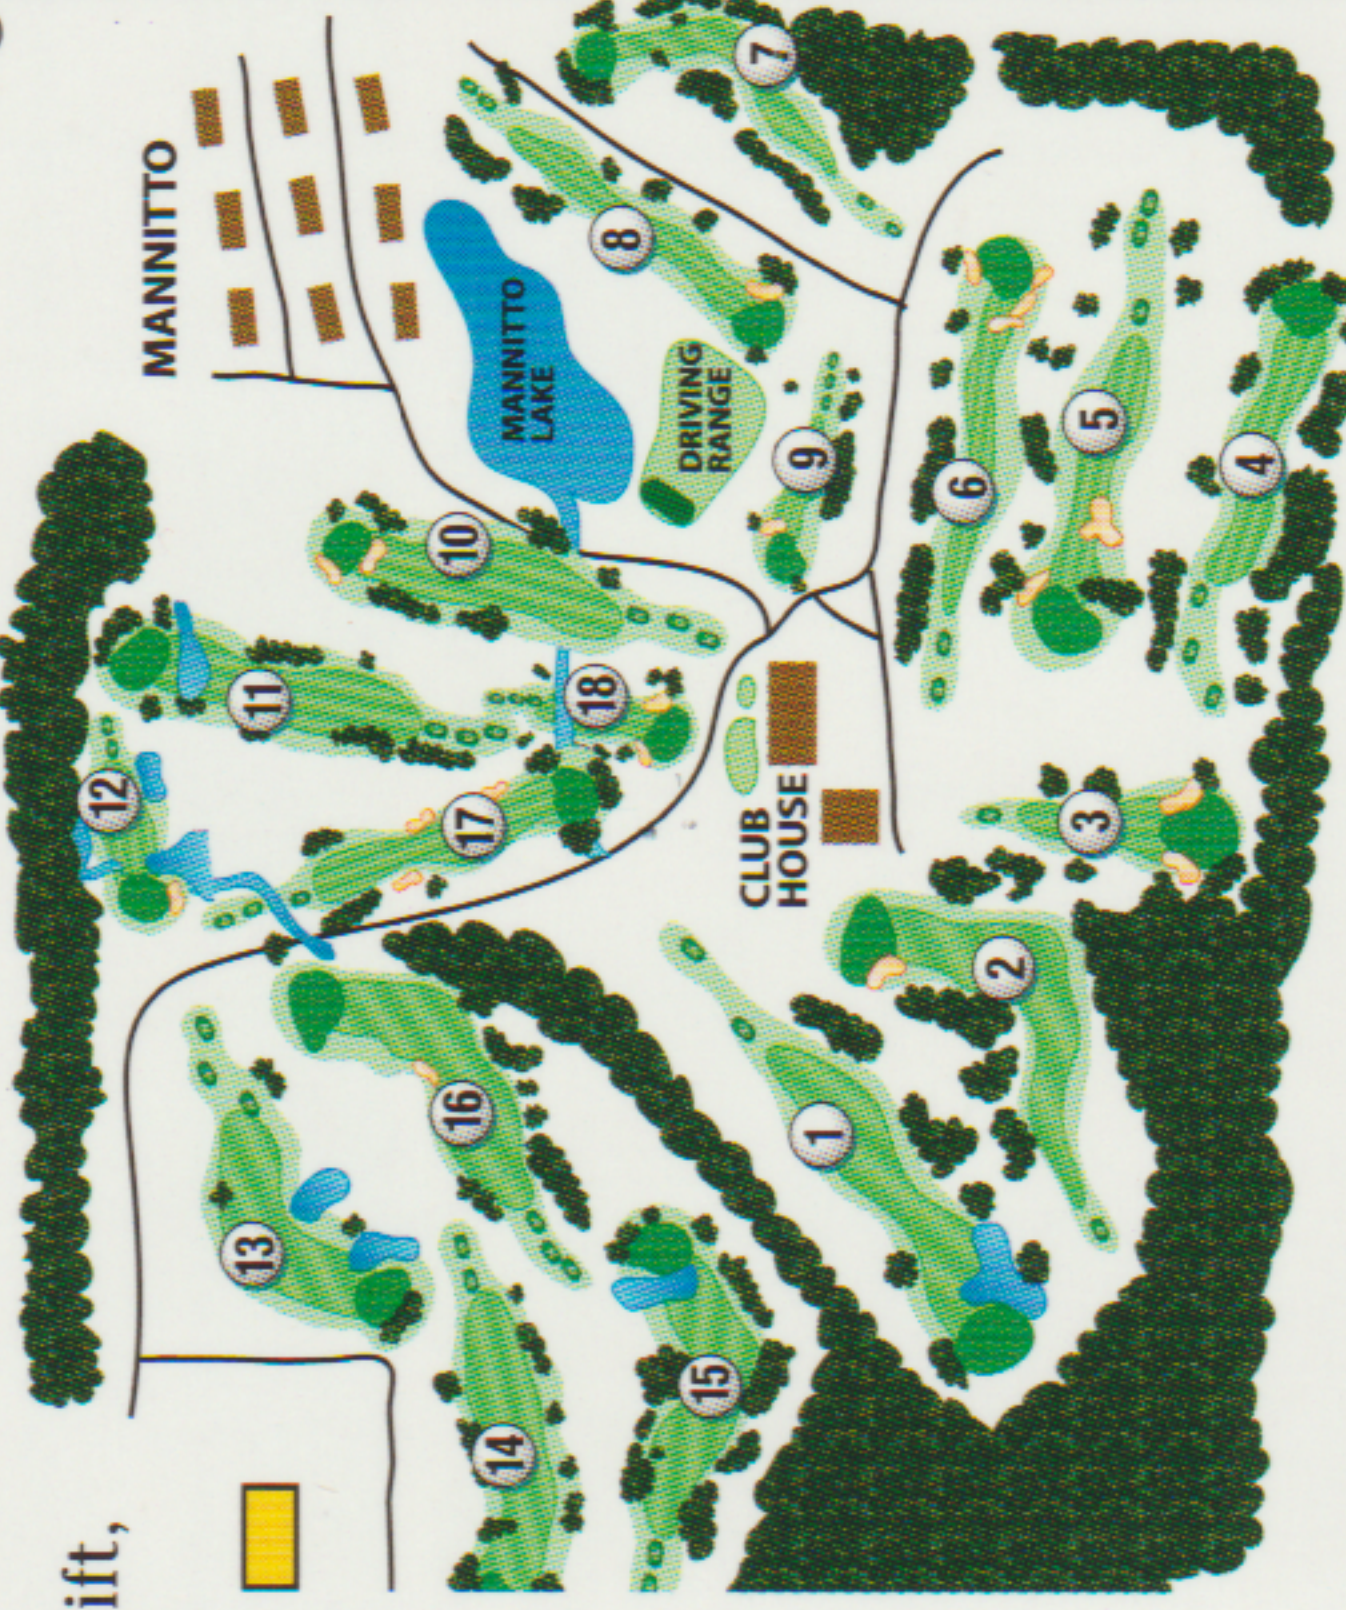

### WELCOME TO MANNITTO GOLF CLUB

1. USGA rules govern all play, except where modified by local rules.

2. Keep carts 30 feet from tees and greens.

3. All riding carts must use 90° rule when crossing fairways.

4. On or Over all public roads is out of bounds.

5. All hazards are designated by colored stakes. Red stakes are lateral hazards, yellow stakes are water hazards, and white stakes are out of bounds.

6. All gravel and paved cart paths - free lift, one club length, no closer to the hole.

7. Please follow Golf Etiquette. - Stay up with the group in front of you. - Allow faster players through.

8. Replace all divots, rake all sand traps, fix all ball marks.

9. All food and beverages must be purchased on premises.

This course was designed to take advantage of the beauty of the area. Thank you for helping keep it beautiful.

Designed & Constructed By: Lirando Golf Company Greensburg, PA

Eagle Irrigation, Irwin, PA

Course Rating/Slope  
White 69.6/120  
Blue 71.5/125